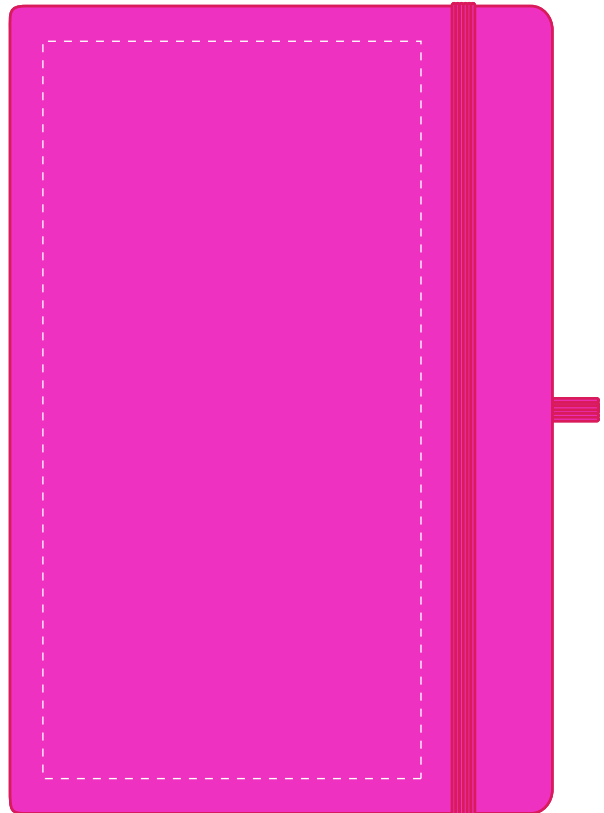

Your Ref:	Quantity:	Product Code: QS3345
Our Ref:	Version: 1	Product Colour: NEON PINK

PRINTING CONCERNS:**PRODUCT INFO: DUE TO THE NATURE OF THE PRODUCT THE PRINT POSITION MAY VARY BY 2 - 3 MM**

We stock this item in the following colours

**PANTONE REFERENCE(S)**

Full Colour Printing

ARTWORK SCALE 50%

Product Image for visualisation
- colours may vary

- **CENTRED TO PRINT AREA**
- **CENTRED TO NOTEBOOK**

The dashed line is to demonstrate print area and will not appear on your printed item